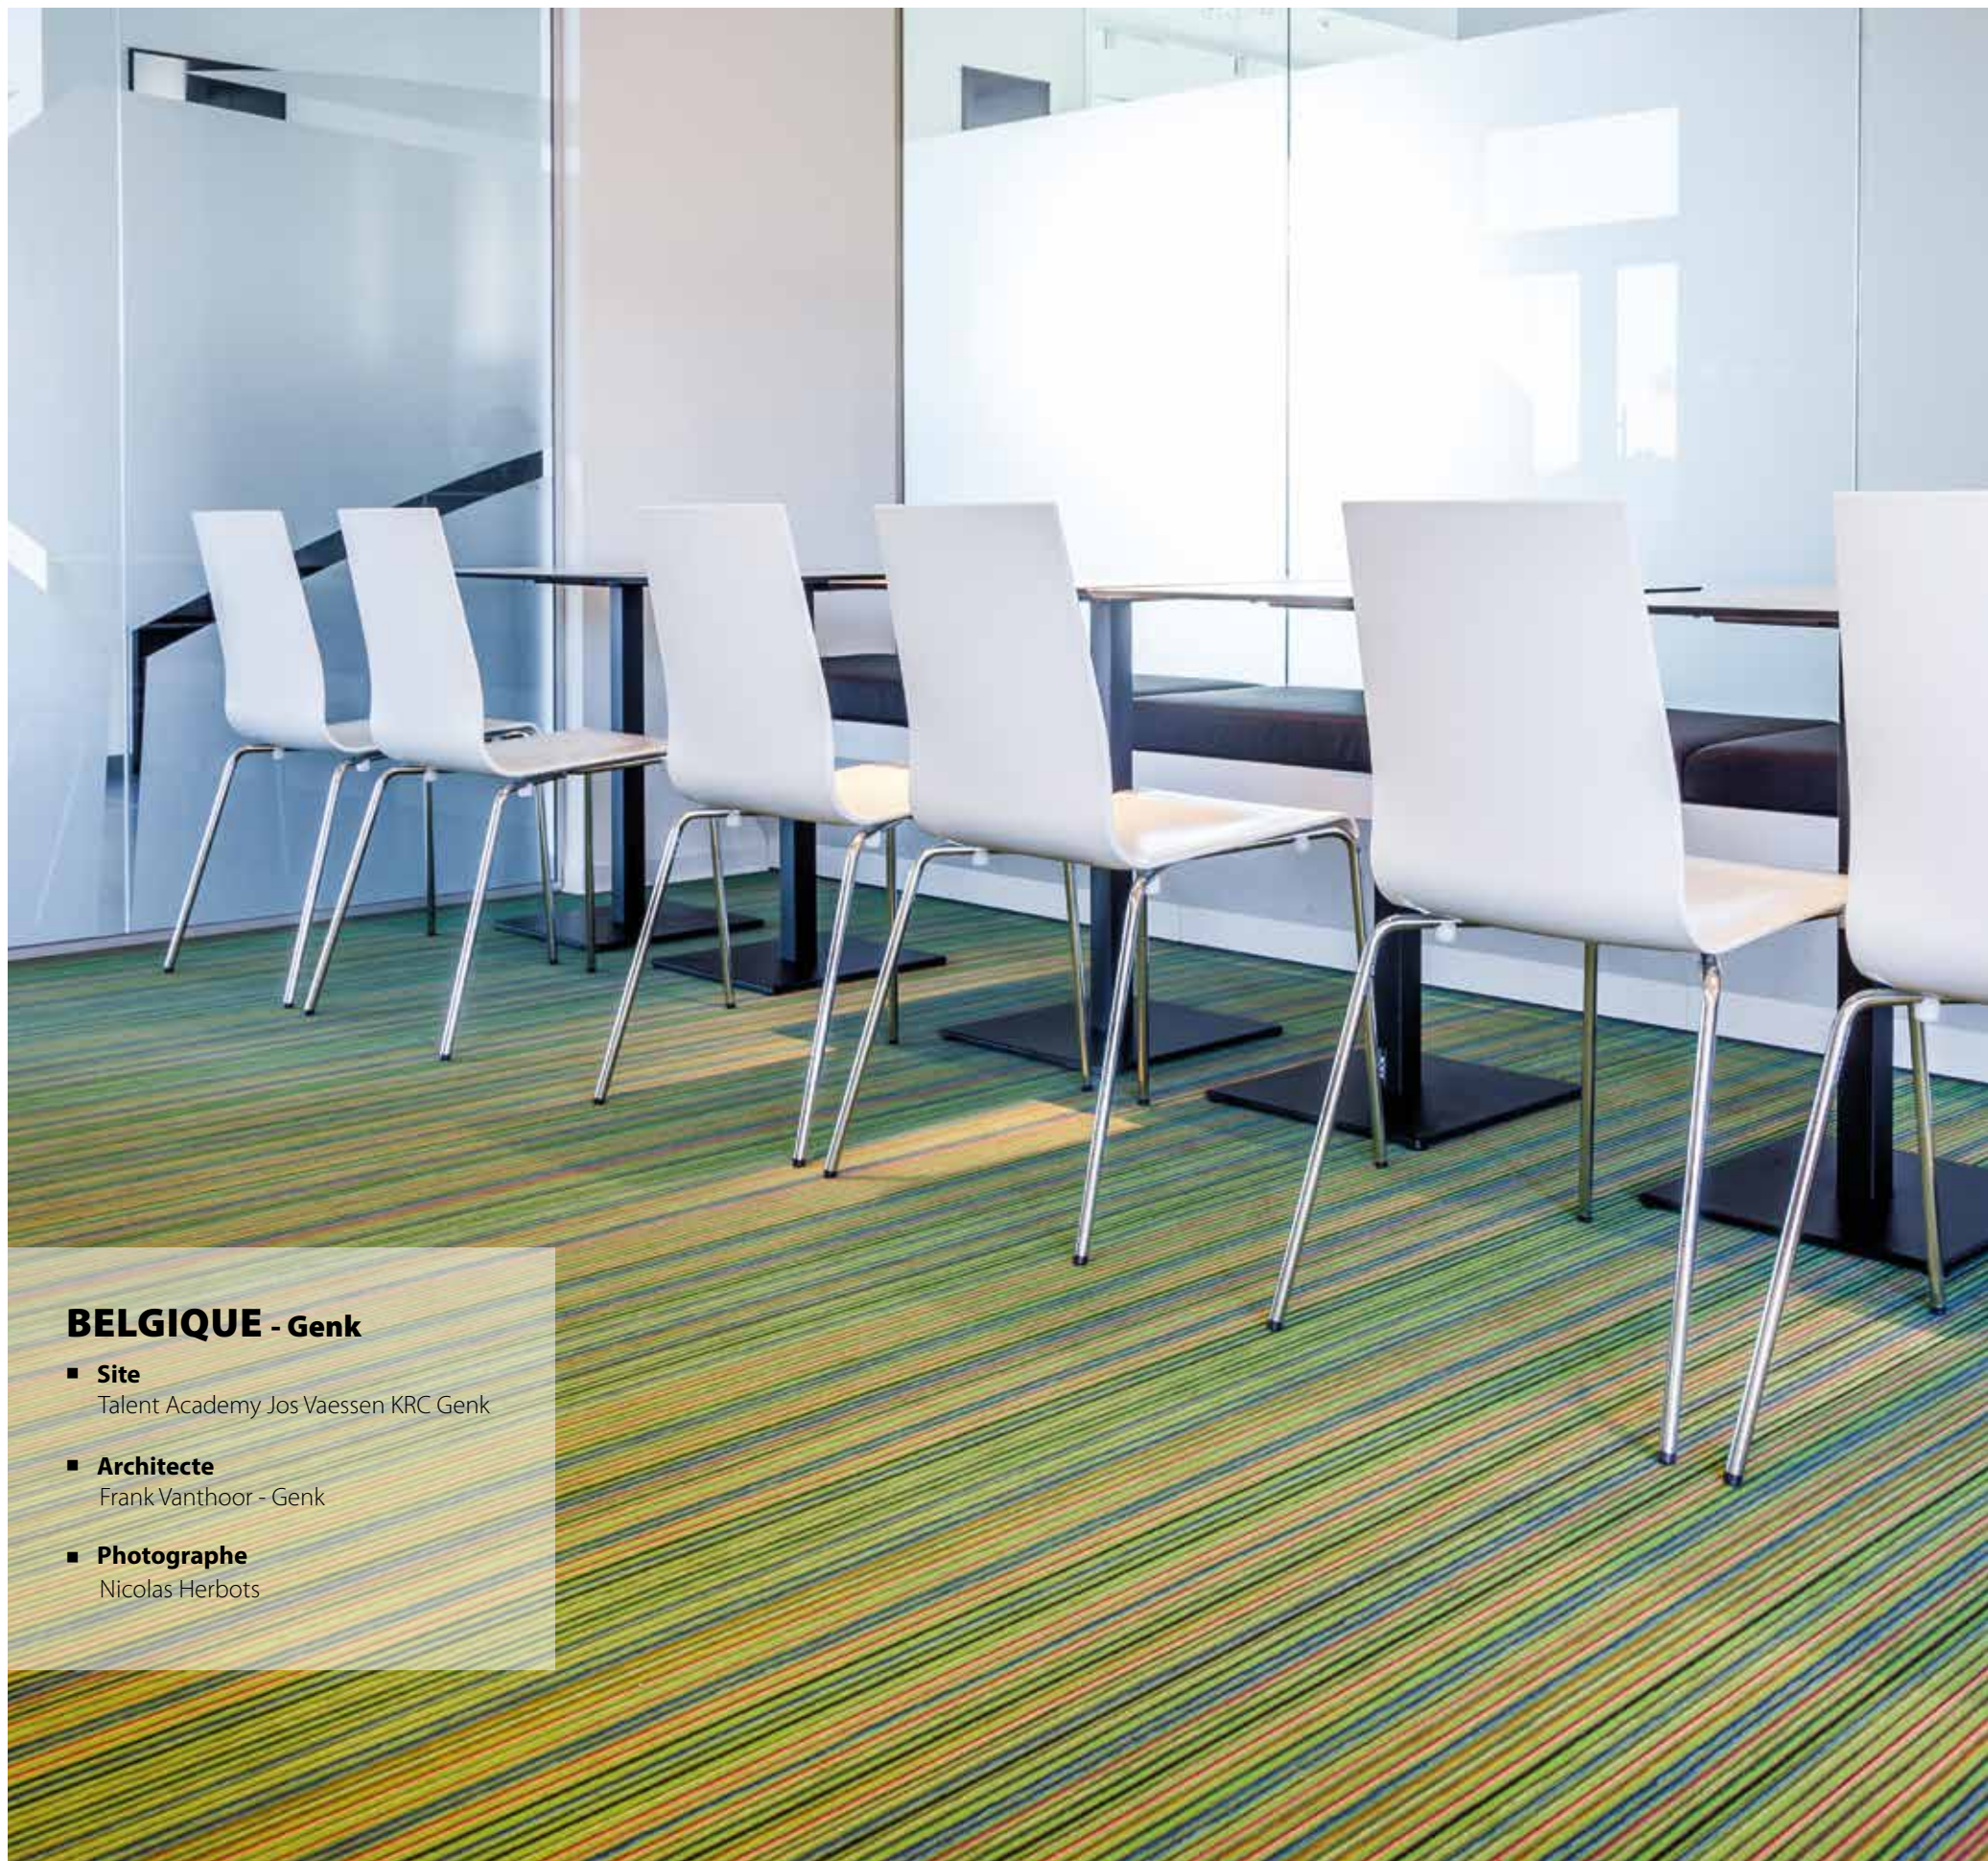

BELGIQUE - Genk

- **Site**
  Talent Academy Jos Vaessen KRC Genk
- **Architecte**
  Frank Vanthoor - Genk
- **Photographe**
  Nicolas Herbots