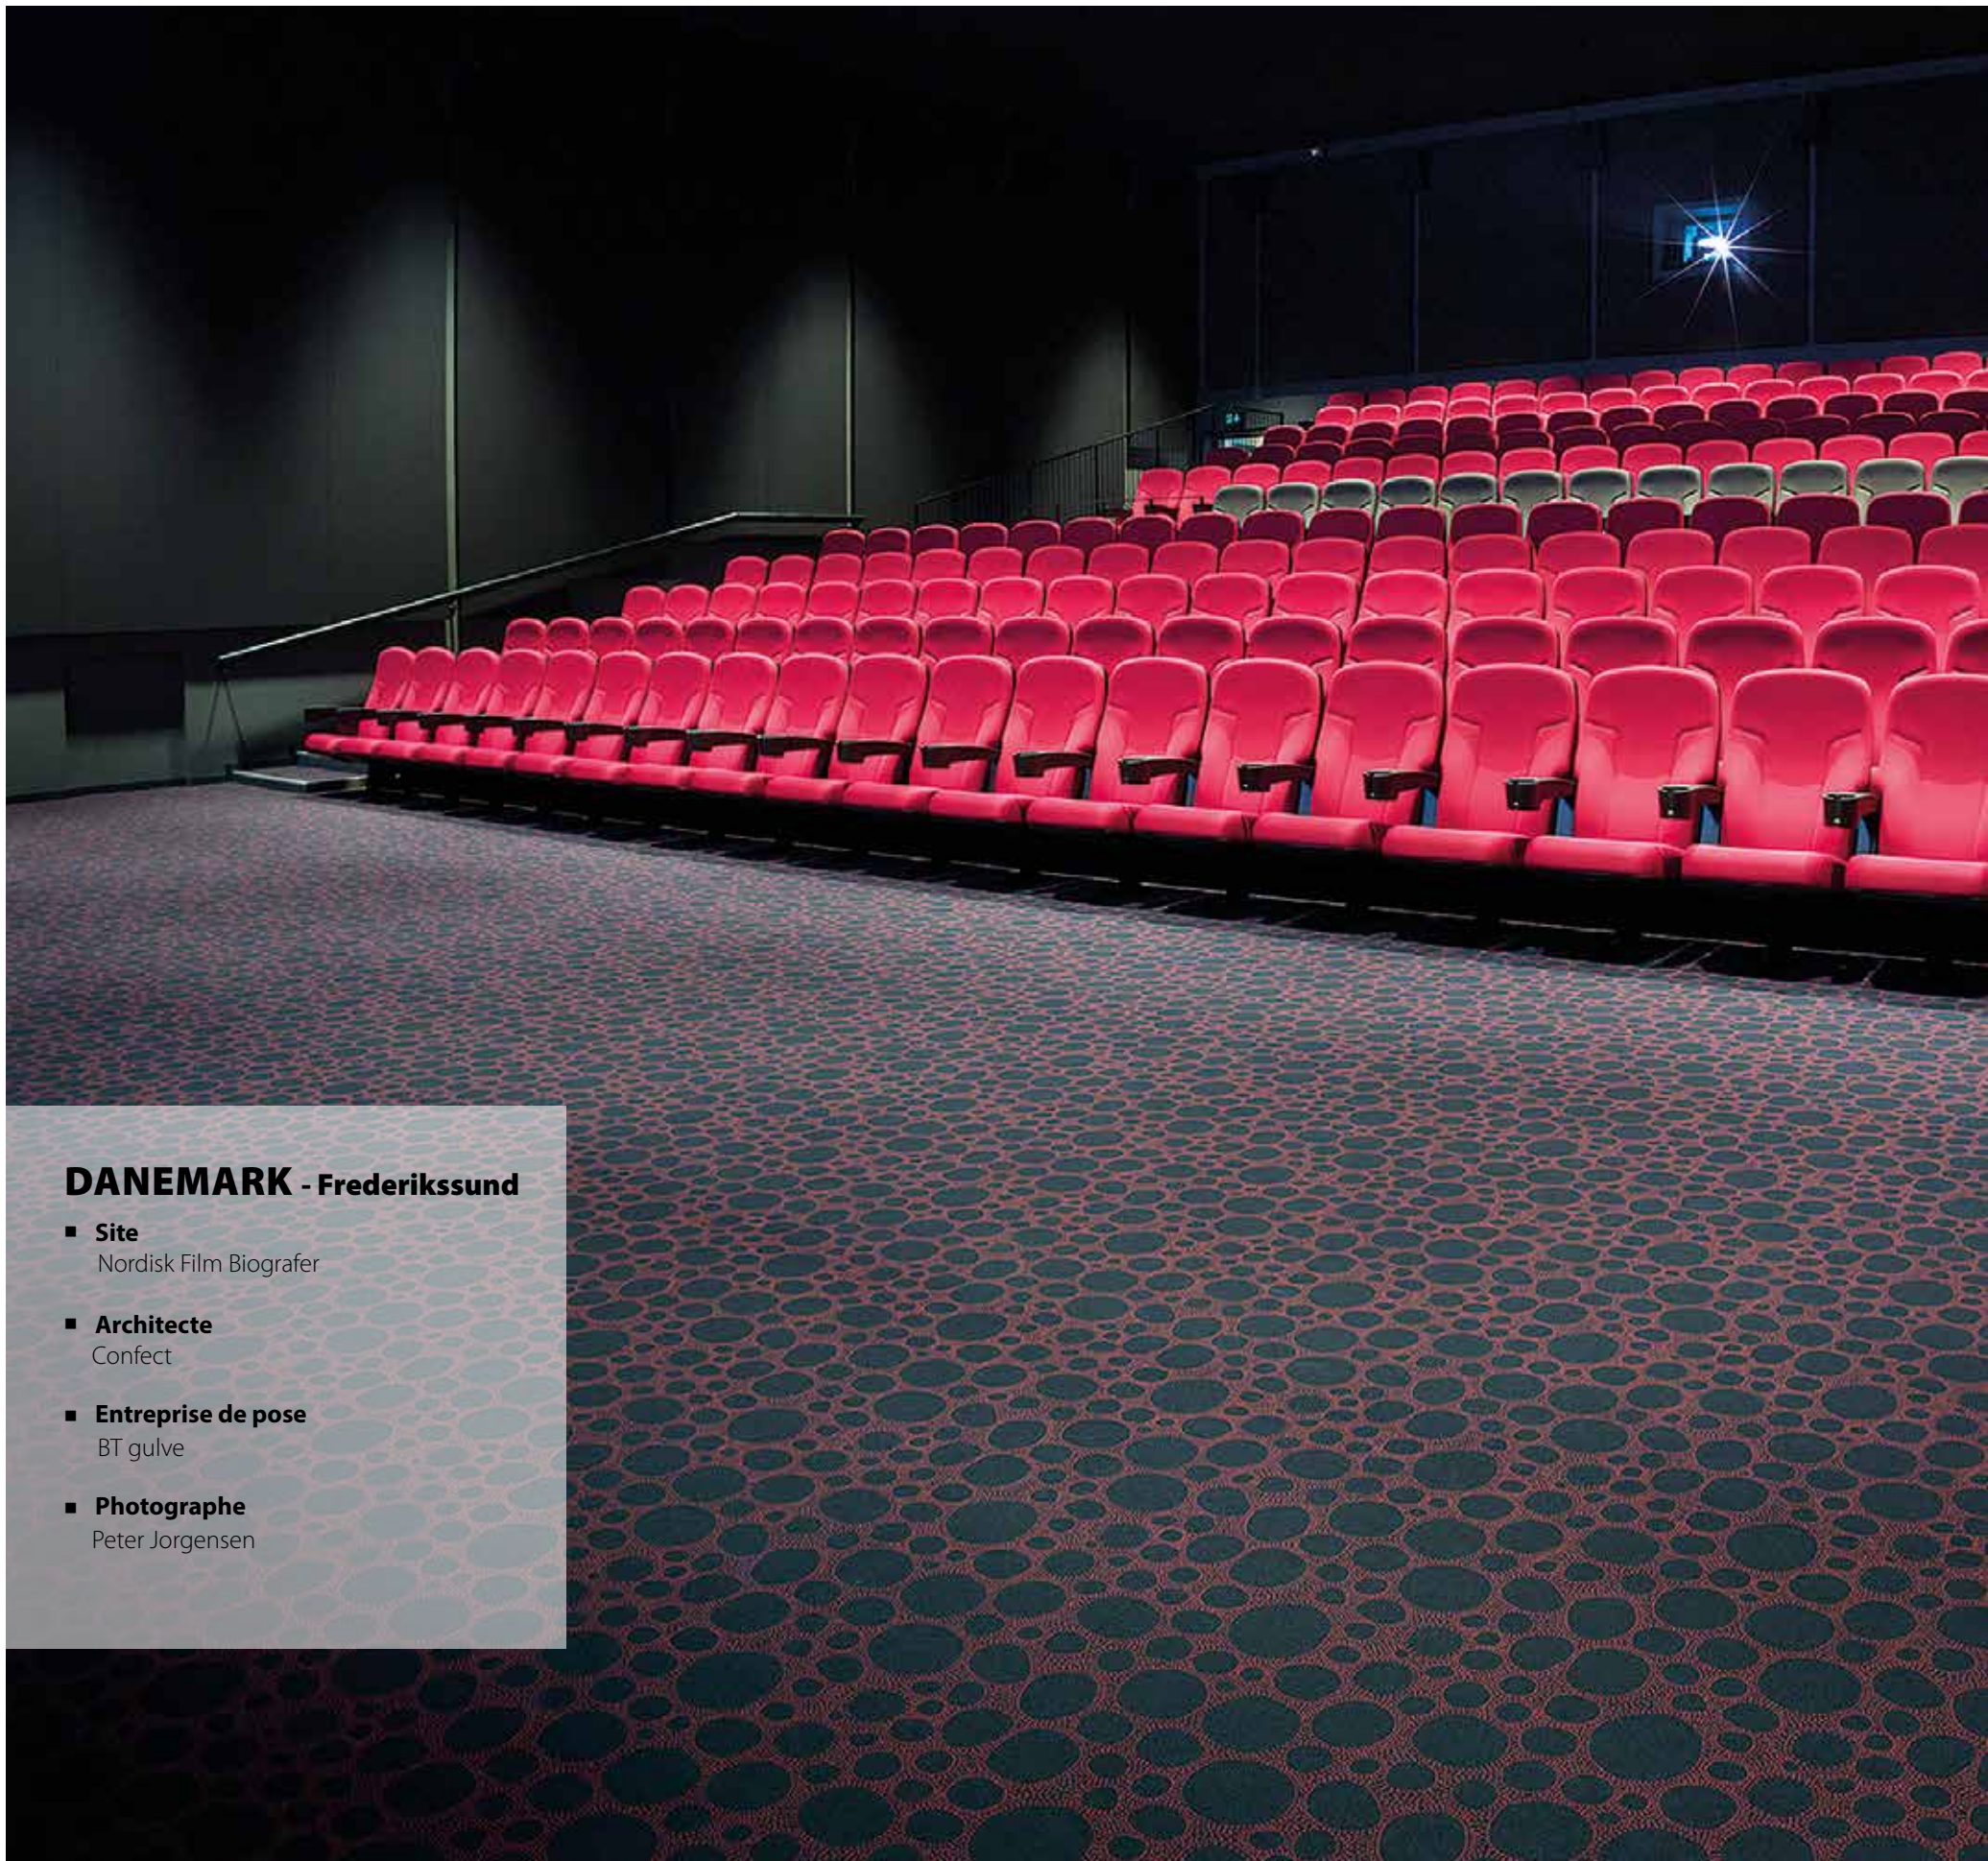

CANADA

- **Site**
Pitt Meadows Public Library
- **Photographe**
Michael Elkan Photography

DANEMARK - Taastrup

- **Site**
City2 Shopping Center
- **Entreprise de pose**
Allan Jensen Gulve
- **Photographe**
Peter Jorgensen