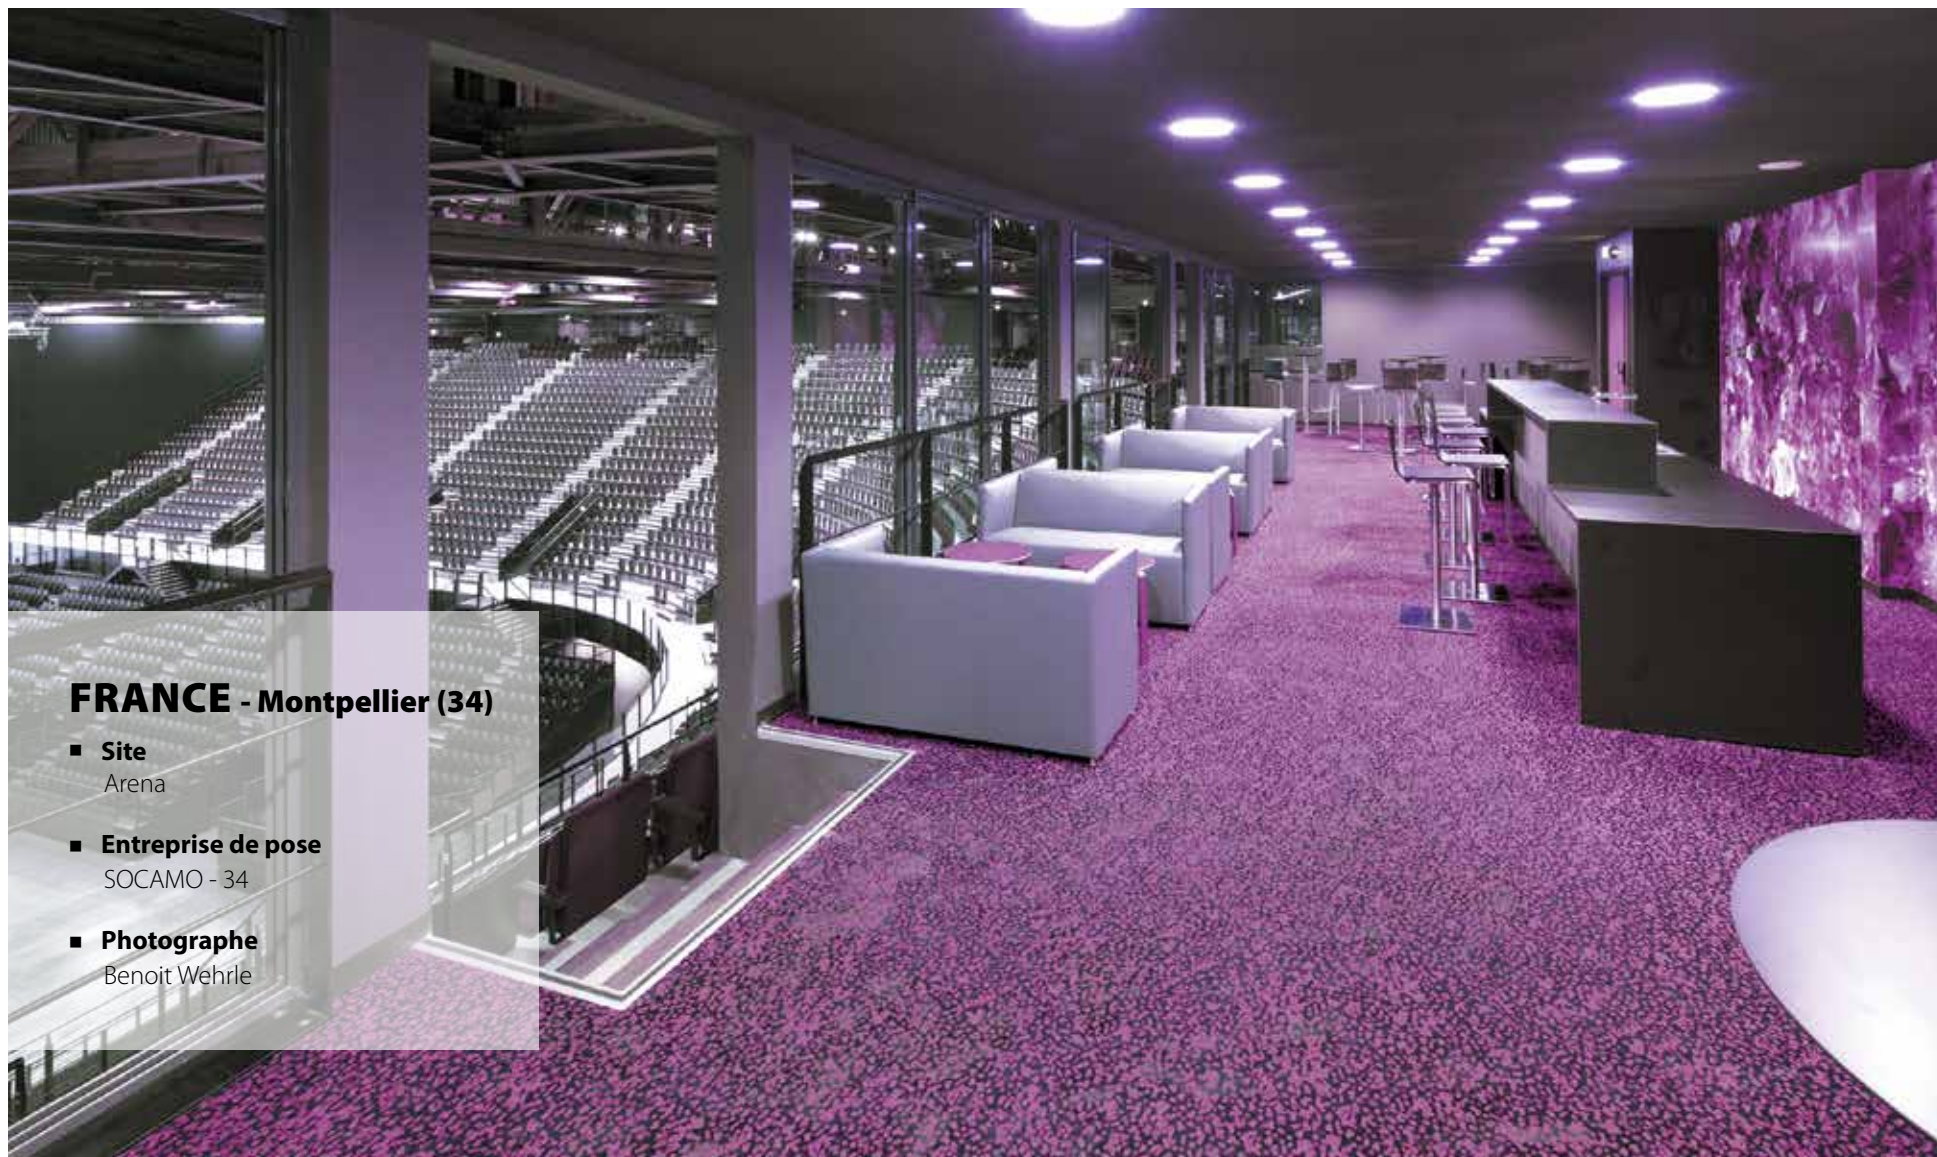

FRANCE - Montpellier (34)

- **Site**
  Arena
- **Entreprise de pose**
  SOCAMO - 34
- **Photographe**
  Benoit Wehrle